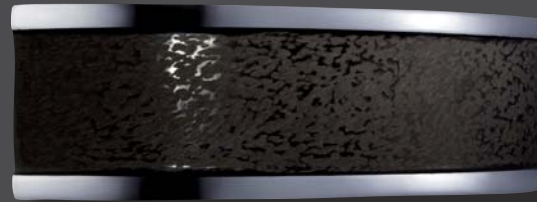

Nickel antik / Chrom
Nickel antique / chromium

SHINE[®]
BY FISCHER

↑
↓
min. 101 cm
max. 161 cm

12056
K→98 cm
GL 199353

incl. 6 x Samsung LED 4,2 W / 2700 K / 6 x 452 lm

höhenverstellbar
height-adjustable

Über Hausinstallation dimmbar
Dimmable by domestic installation

incl. 1 x LED 11 W / 3000 K / 1 x 1021 lm

SHINE[®]
BY FISCHER

18632

Nickel antik
Nickel antique
36 cm x 11 cm
GL 199734

incl. 2 x Samsung LED 6 W / 3000 K / 2 x 513 lm

18612

Dunkelbraun / Aluminium
Dark brown / aluminium
36 cm x 11 cm
GL 199734

incl. 2 x Samsung LED 6 W / 3000 K / 2 x 513 lm

18622

Goldfarben / Aluminium
Gold colours / aluminium
36 cm x 11 cm
GL 199734

incl. 2 x Samsung LED 6 W / 3000 K / 2 x 513 lm

SHINE-ALU
Aluminium-Leuchten
Aluminium lamps